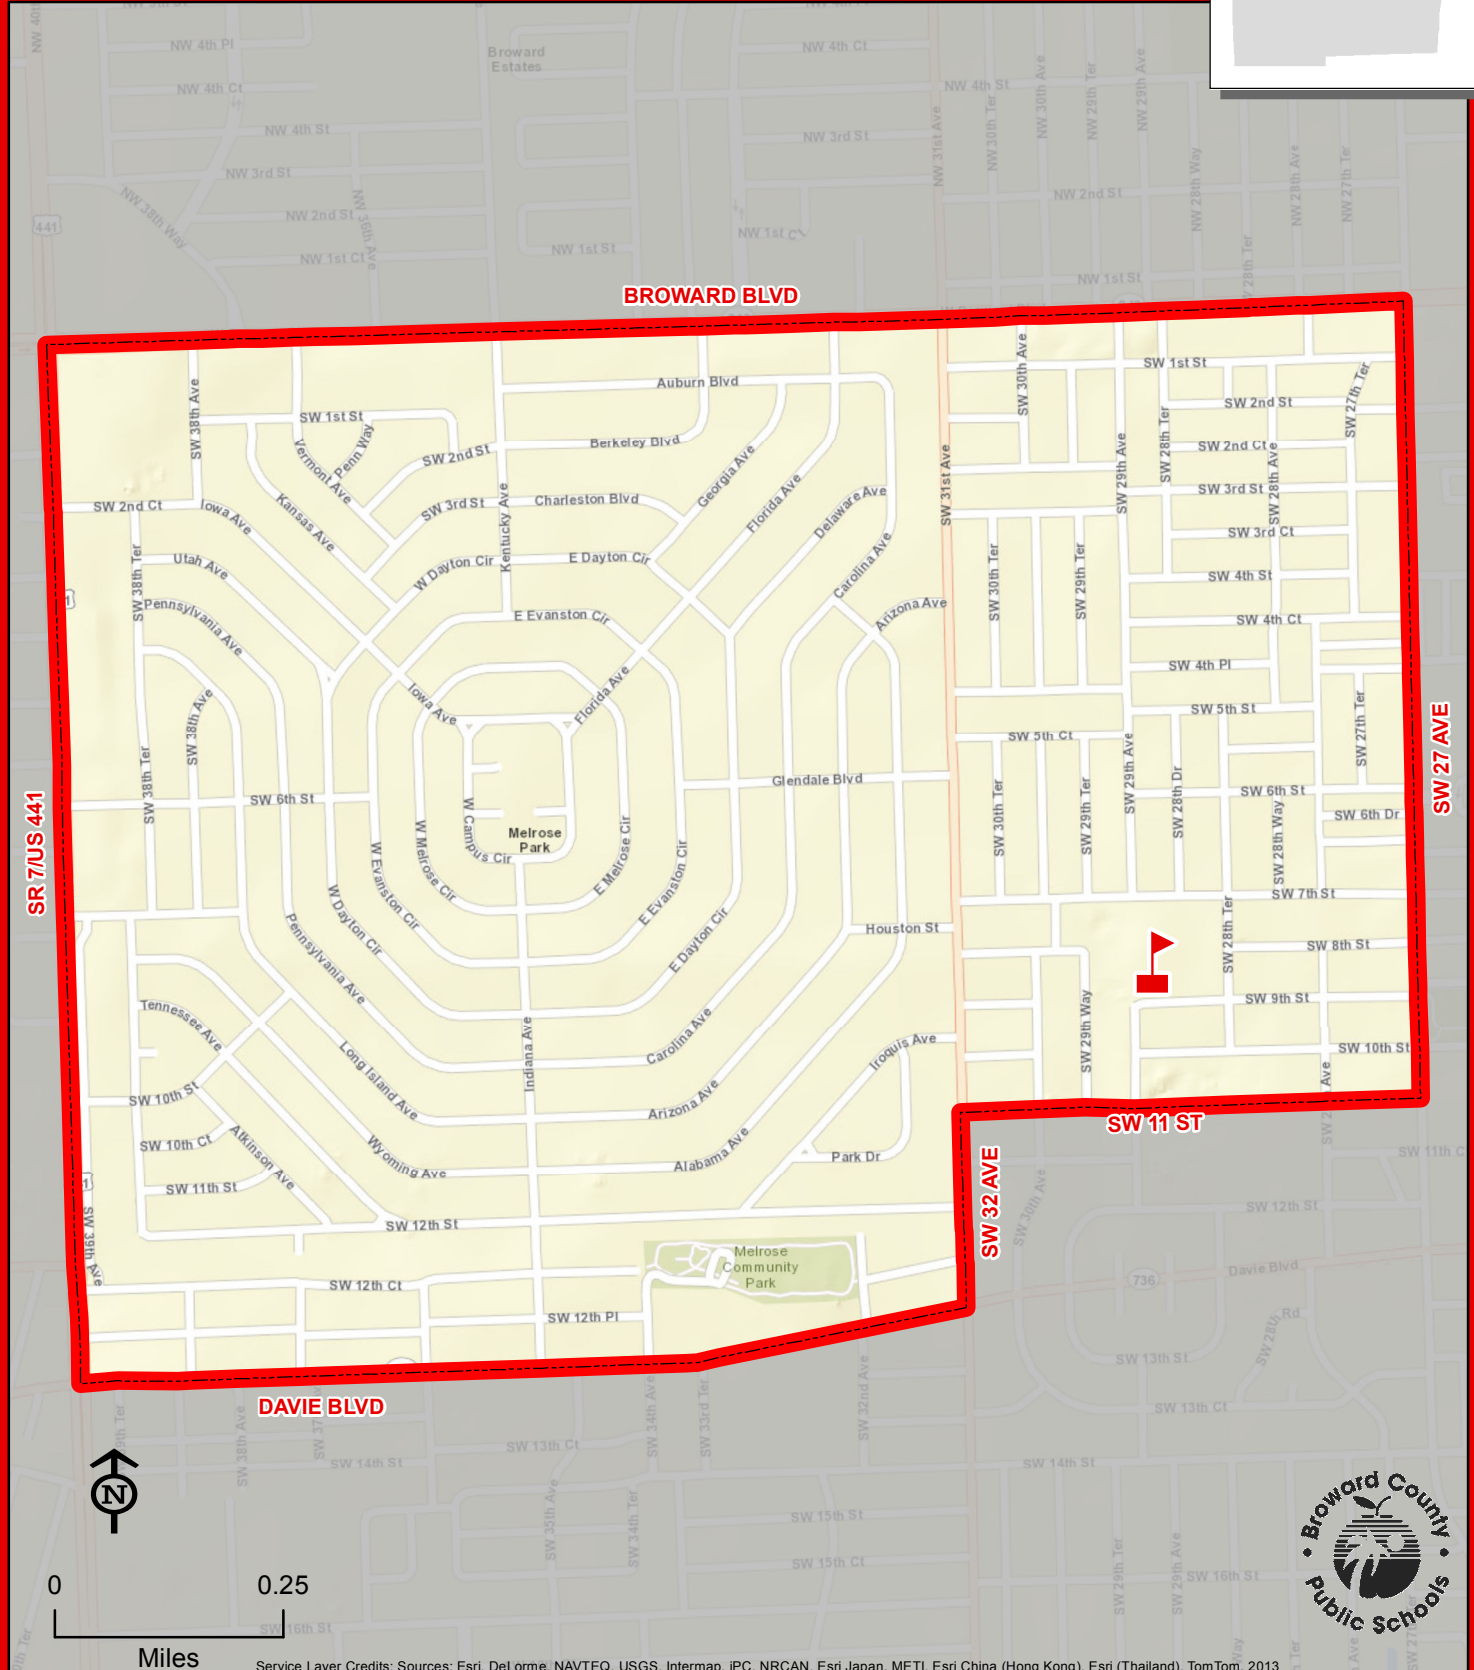

WESTWOOD HEIGHTS ELEMENTARY SCHOOL

2861 SW 9 STREET
FORT LAUDERDALE, FLORIDA 33312
754-323-7900

WESTWOOD HEIGHTS